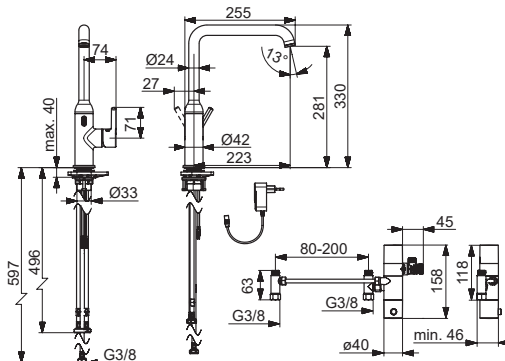

5421 2209

I (ISO 3822)
EN 817, EN 15091
50 - 1000 kPa
0.15 l/s (Eco-flow at 300 kPa)
0.18 (300 kPa (with flow controller))
max. +70°C