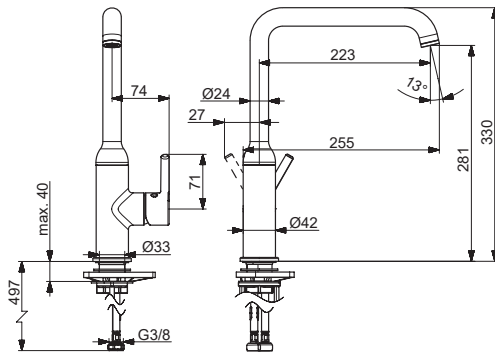

5420 2207

I (ISO 3822)
EN 817
50 - 1000 kPa
0.14 l/s (Eco-flow at 300 kPa)
0.17 (300 kPa (with flow controller))
max. +70°C