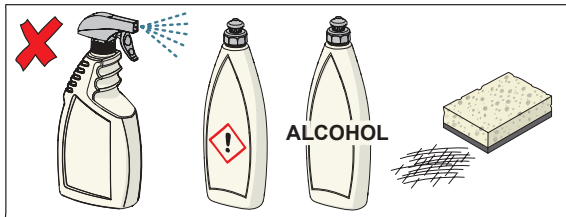

cleaning.hansa.com