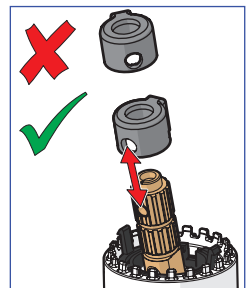

③

AA 1.5 V Lithium x 2

HANSA Connect App  
 Download on the  
**App Store**  
 GET IT ON  
**Google Play**  
[hansa.com/hansa-app](https://hansa.com/hansa-app)

AA 1.5 V Lithium x 2

②

⑤

2.5

②