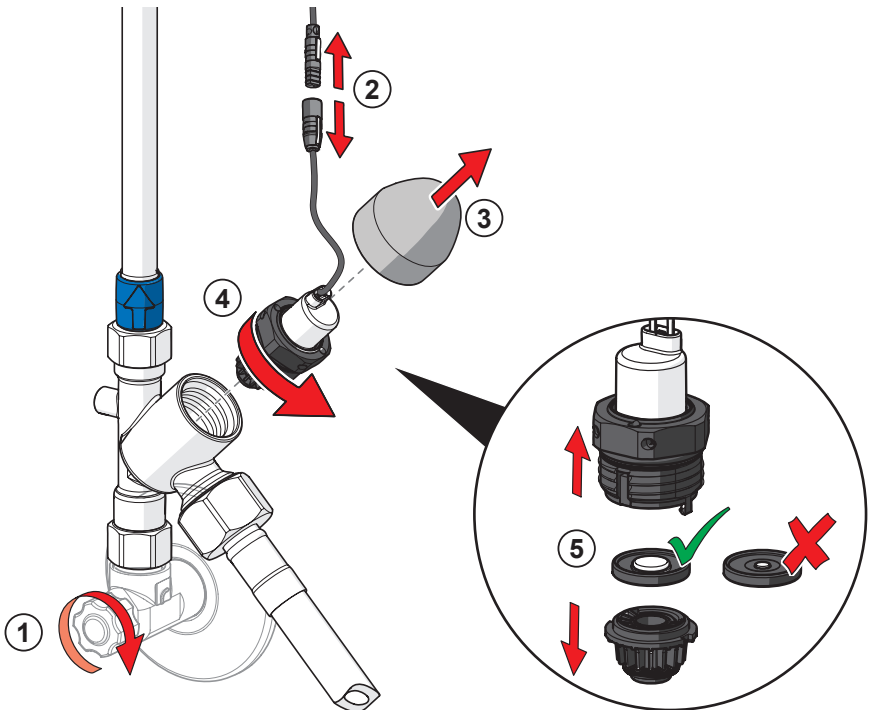

③

AA 1.5 V Lithium x 2

HANSA Connect App  
 Download on the  
**App Store**  
 GET IT ON  
**Google Play**  
[hansa.com/hansa-app](https://hansa.com/hansa-app)

AA 1.5 V Lithium x 2

②

⑤

2.5

②