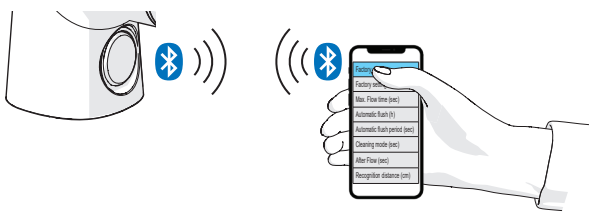

①

②

**2**

19

① ② ③ ④

2

①

⑤

③

AA 1.5 V Lithium x 2

HANSA Connect App  
 Download on the  
**App Store**  
 GET IT ON  
**Google Play**  
[hansa.com/hansa-app](https://hansa.com/hansa-app)

AA 1.5 V Lithium x 2

②

⑤

2.5

②