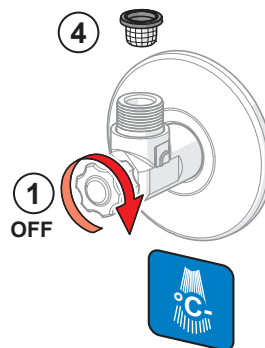

③

AA 1.5 V Lithium x 2

HANSA Connect App  
 Download on the  
**App Store**  
 GET IT ON  
**Google Play**  
[hansa.com/hansa-app](https://hansa.com/hansa-app)

AA 1.5 V Lithium x 2

②

⑤

2.5

②