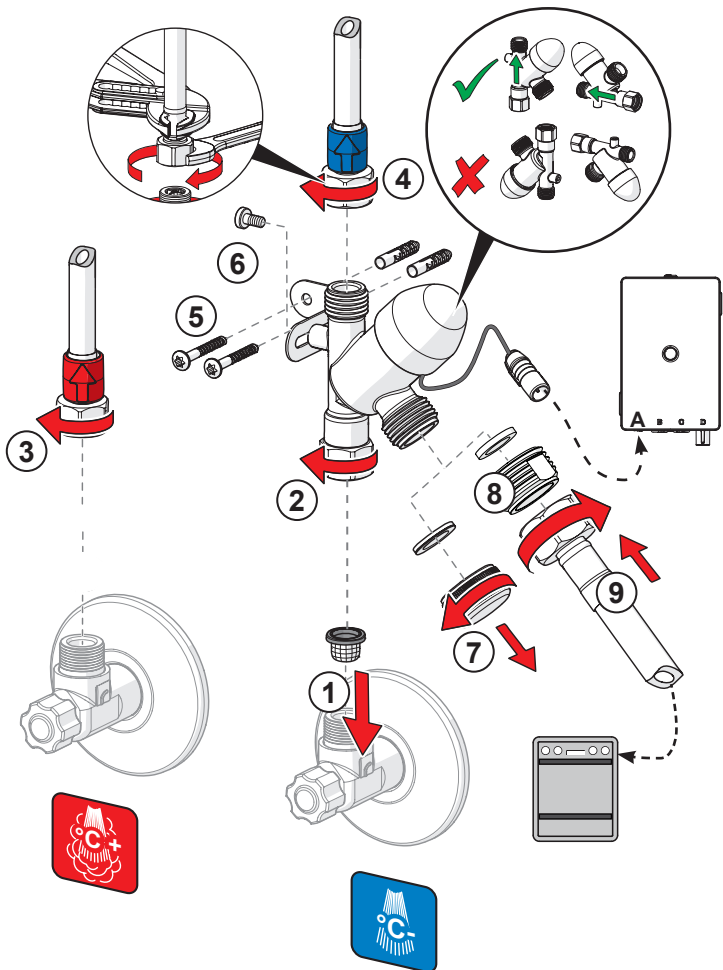

①

②

**2**

19

① ② ③ ④

2

①

⑤

③

AA 1.5 V Lithium x 2

HANSA Connect App  
 Download on the  
**App Store**  
 GET IT ON  
**Google Play**  
[hansa.com/hansa-app](https://hansa.com/hansa-app)

AA 1.5 V Lithium x 2

②

⑤

2.5

②