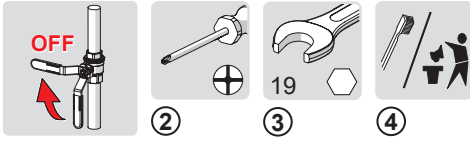

③

AA 1.5 V Lithium x 2

HANSA Connect App  
 Download on the  
**App Store**  
 GET IT ON  
**Google Play**  
[hansa.com/hansa-app](https://hansa.com/hansa-app)

AA 1.5 V Lithium x 2

②

⑤

2.5

②