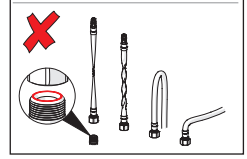

①

②

**2**

19

① ② ③ ④

2

①

⑤

③

AA 1.5 V Lithium x 2

HANSA Connect App  
 Download on the  
**App Store**  
 GET IT ON  
**Google Play**  
[hansa.com/hansa-app](https://hansa.com/hansa-app)

AA 1.5 V Lithium x 2

②

⑤

2.5

②