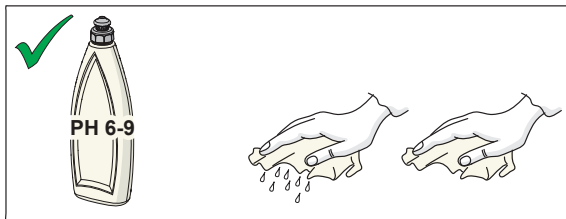

⑤ ⑥

59 914 429

59 914 264

[cleaning.hansa.com](http://cleaning.hansa.com)

Oras Group is a powerful European provider of sanitary fittings: the market leader in the Nordics and a leading company in Continental Europe. The company's mission is to make the use of water easy and sustainable and its vision is to become the European leader of advanced sanitary fittings. Oras Group has two strong brands: Oras and Hansa.