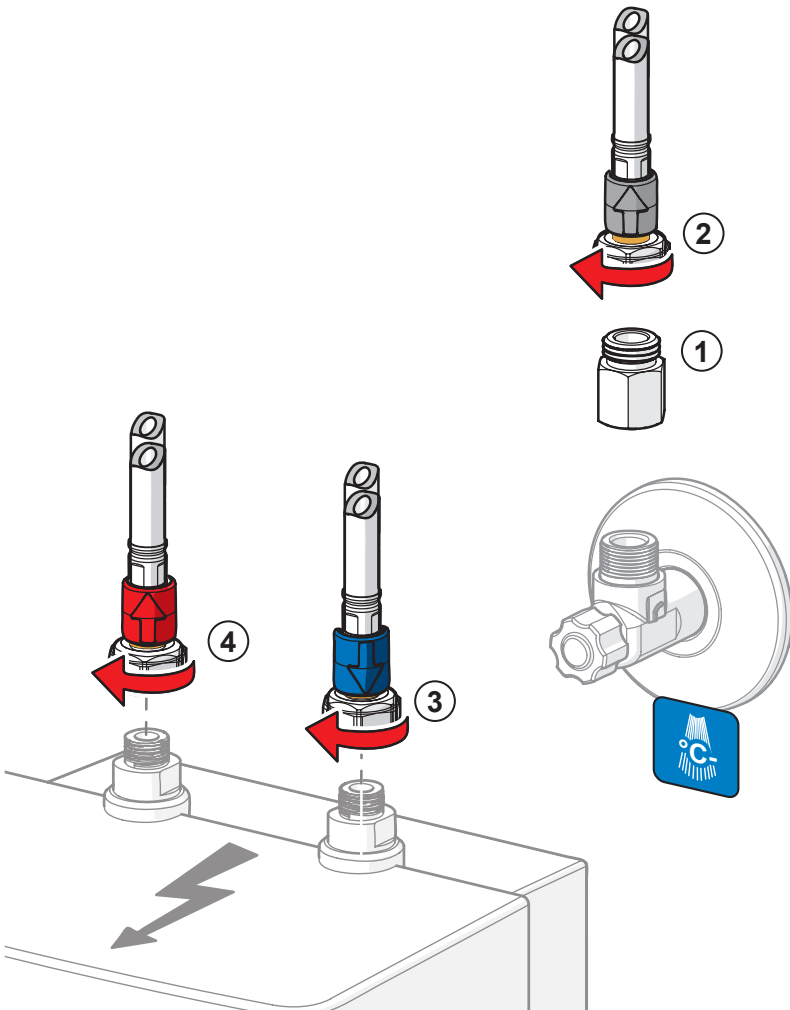

①

②

**2**

19

① ② ③ ④

2

①

⑤

③

AA 1.5 V Lithium x 2

HANSA Connect App  
 Download on the  
**App Store**  
 GET IT ON  
**Google Play**  
[hansa.com/hansa-app](https://hansa.com/hansa-app)

AA 1.5 V Lithium x 2

②

⑤

2.5

②